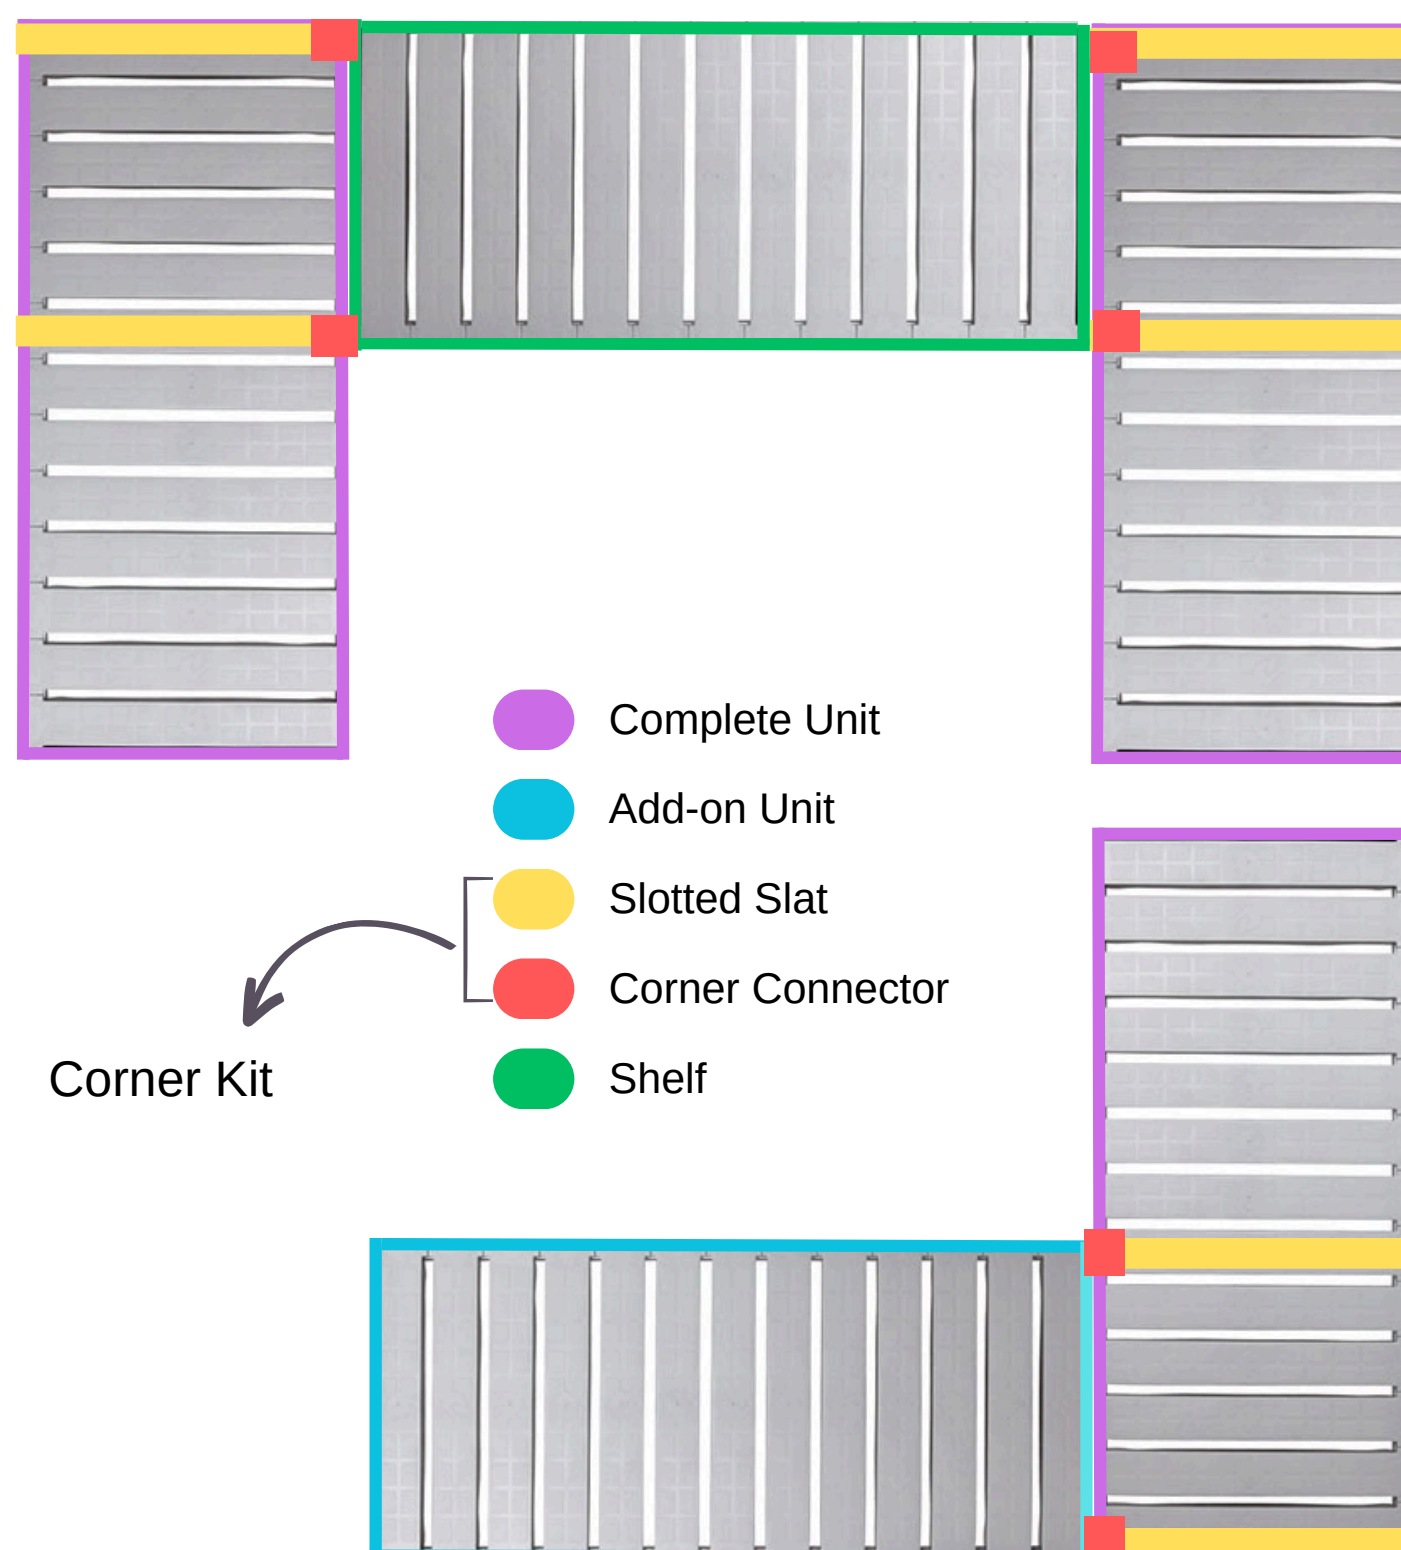

Want a corner unit? Simply use a Corner Kit to connect a Completed Unit and Add-on Unit

Just replace 2 slats on each shelf with two of the Corner Kit slotted slats.

Contact:

Email: admin@tbk.net.nz

Phone: 09 302 0071

www.tbk.net.nz

Quick and easy assembly, as easy as 1, 2, 3.

Complete Unit Actual Length	Add-on Unit Actual Length	Overall Length
775mm	+ 740mm	= 1515mm
925mm	+ 890mm	= 1815mm
1075mm	+ 1040mm	= 2115mm
1225mm	+ 1190mm	= 2415mm
1375mm	+ 1340mm	= 2715mm
1525mm	+ 1490mm	= 3015mm
1675mm	+ 1640mm	= 3315mm
1825mm	+ 1790mm	= 3615mm