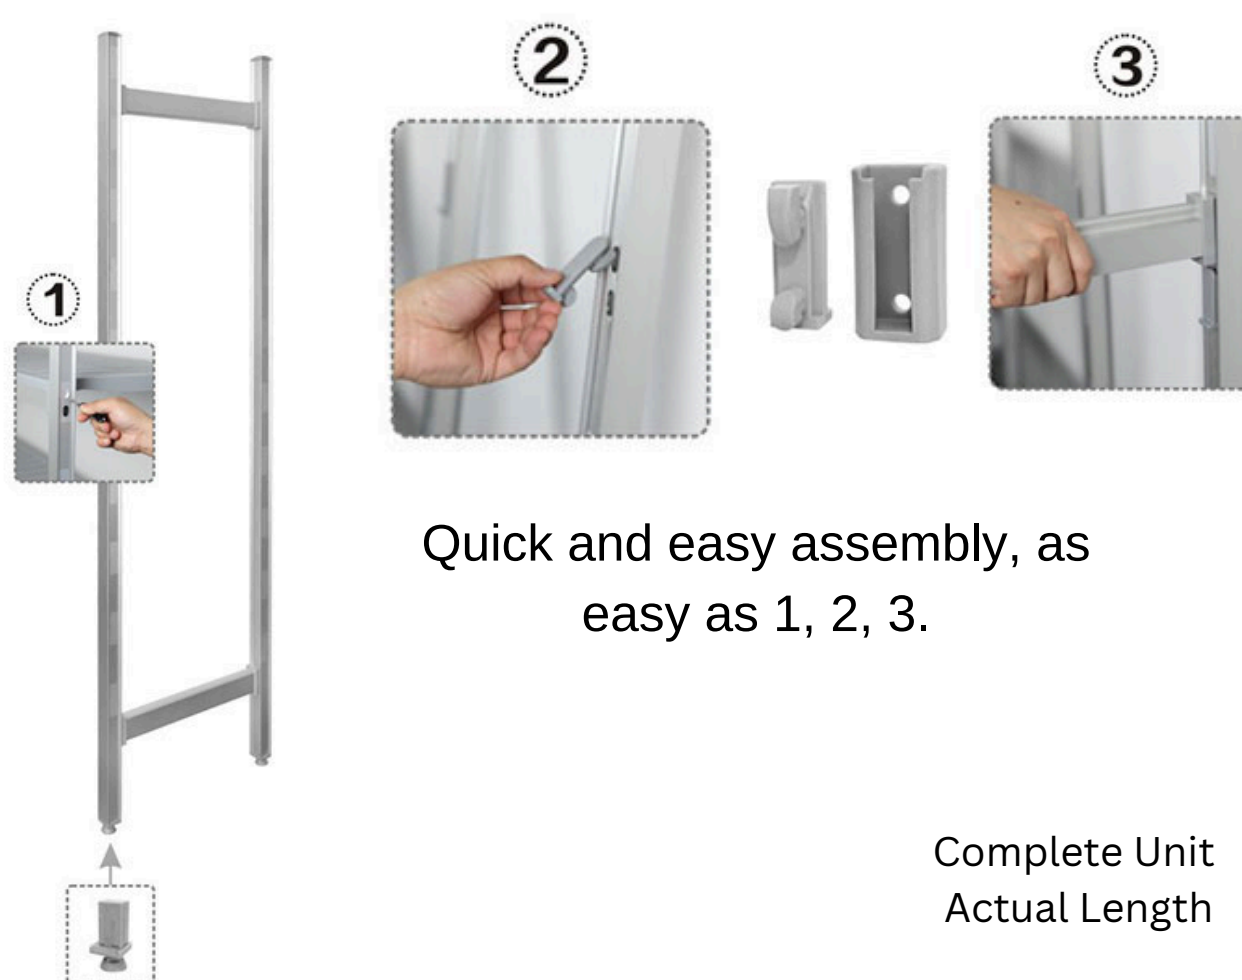

AliRacks are:

Made from antioxidant aluminum alloy with polyethylene shelves providing a high standard of hygiene and a long lasting product

Resistant to moisture, won't rust or corrode

Easy to clean, shelves easily pop out and can be washed in a commercial dishwasher

Suitable for wet, dry, cold or humid conditions, walk-in coolrooms, dry storage, sanitation and service supplies

Heavy load bearing, suitable for heavy storage needs, with up to 250kg load capacity on each shelf (150kg for longer shelves and 85kg for units on castors)

Want a corner unit? Simply use a Corner Kit to connect a Completed Unit and Add-on Unit

Just replace 2 slats on each shelf with two of the Corner Kit slotted slats.

Contact:

Email: admin@tbk.net.nz

Phone: 09 302 0071

www.tbk.net.nz